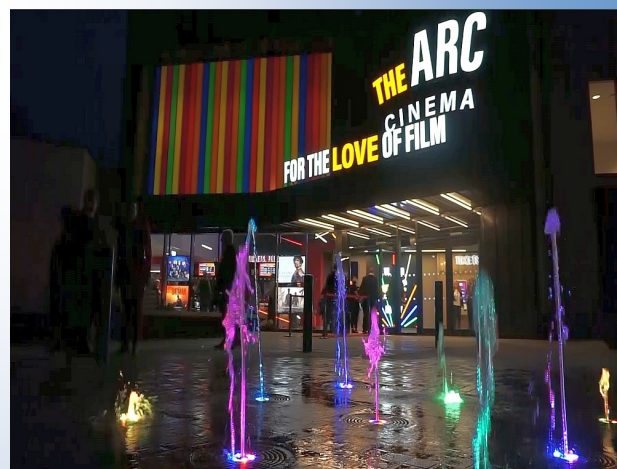

Mulberry Place